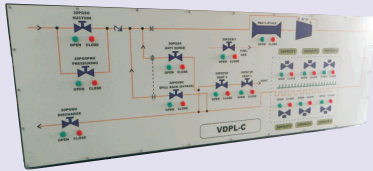

1. ONLY MIMIC
2. WALL MOUNTED MIMIC
3. MIMIC MOUNTED ON CONTROL DESK
4. PANEL MOUNTED MIMIC
5. HARDWARE LAMP TEST
6. MIMIC WITH HARNESS
7. MIMIC SUPPLIED ALONG WITH BARE PANEL
8. OPTIONS OF COMPACT OR 22.5 DIA INDICATOR

# OUR REGULAR & MOSAIC MIMICS IN FIELD

YOU WILL FIND  
THESE MIMICS AT

MIMIC FOR VDPL FCP PLANT WITH  
STANDARD 22.5 DIA INDICATORS  
BACK PLATE MOUNTED MIMIC  
MOC - MS CRCA, POWDER COATED

GAS AUTHORITY OF INDIA LTD  
GAIL - GUNA PLANT  
MADHYA PRADESH