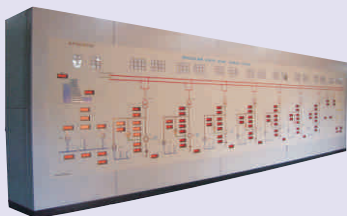

MOSAIC MIMIC FOR
INDICATION & POWER
PARAMETER VALUE
FOR GENERATING STATION
30 FT LONG

APGENCO- SHRISHAILAM
RIGHT BANK CANAL,
ANDHRA PRADESH
THROUGH
HONEYWELL (I) LIMITED

SOME OF OUR PRESTIGIOUS CLIENTS/ END USERS USING OUR MIMIC PANELS :

INDIA :

- L & T
- CLARIANT, ROHA
- ROCKWELL
- HONEYWELL
- NEW RAY ENGINEERING
- JSW
- GAIL
- ESSAR STEEL
- JINDAL
- BARC
- GODREJ INDUSTRIES
- PEPSI FOODS
- ONGC
- MCUBAR
- ALFA LAVAL
- VESIT

EXPORT :

- P.T ESSAR INDONASIA
- ADNAN ENGG SHARJAH
- WUXI PACIFIC, CHINA
- TIEN TUAN, VIETNAM
- OMANI EURO- SHARJAH
- OCEAN AUTOMATION, DUBAI
- TARGET, EGYPT
- UNION STEEL, CHINA